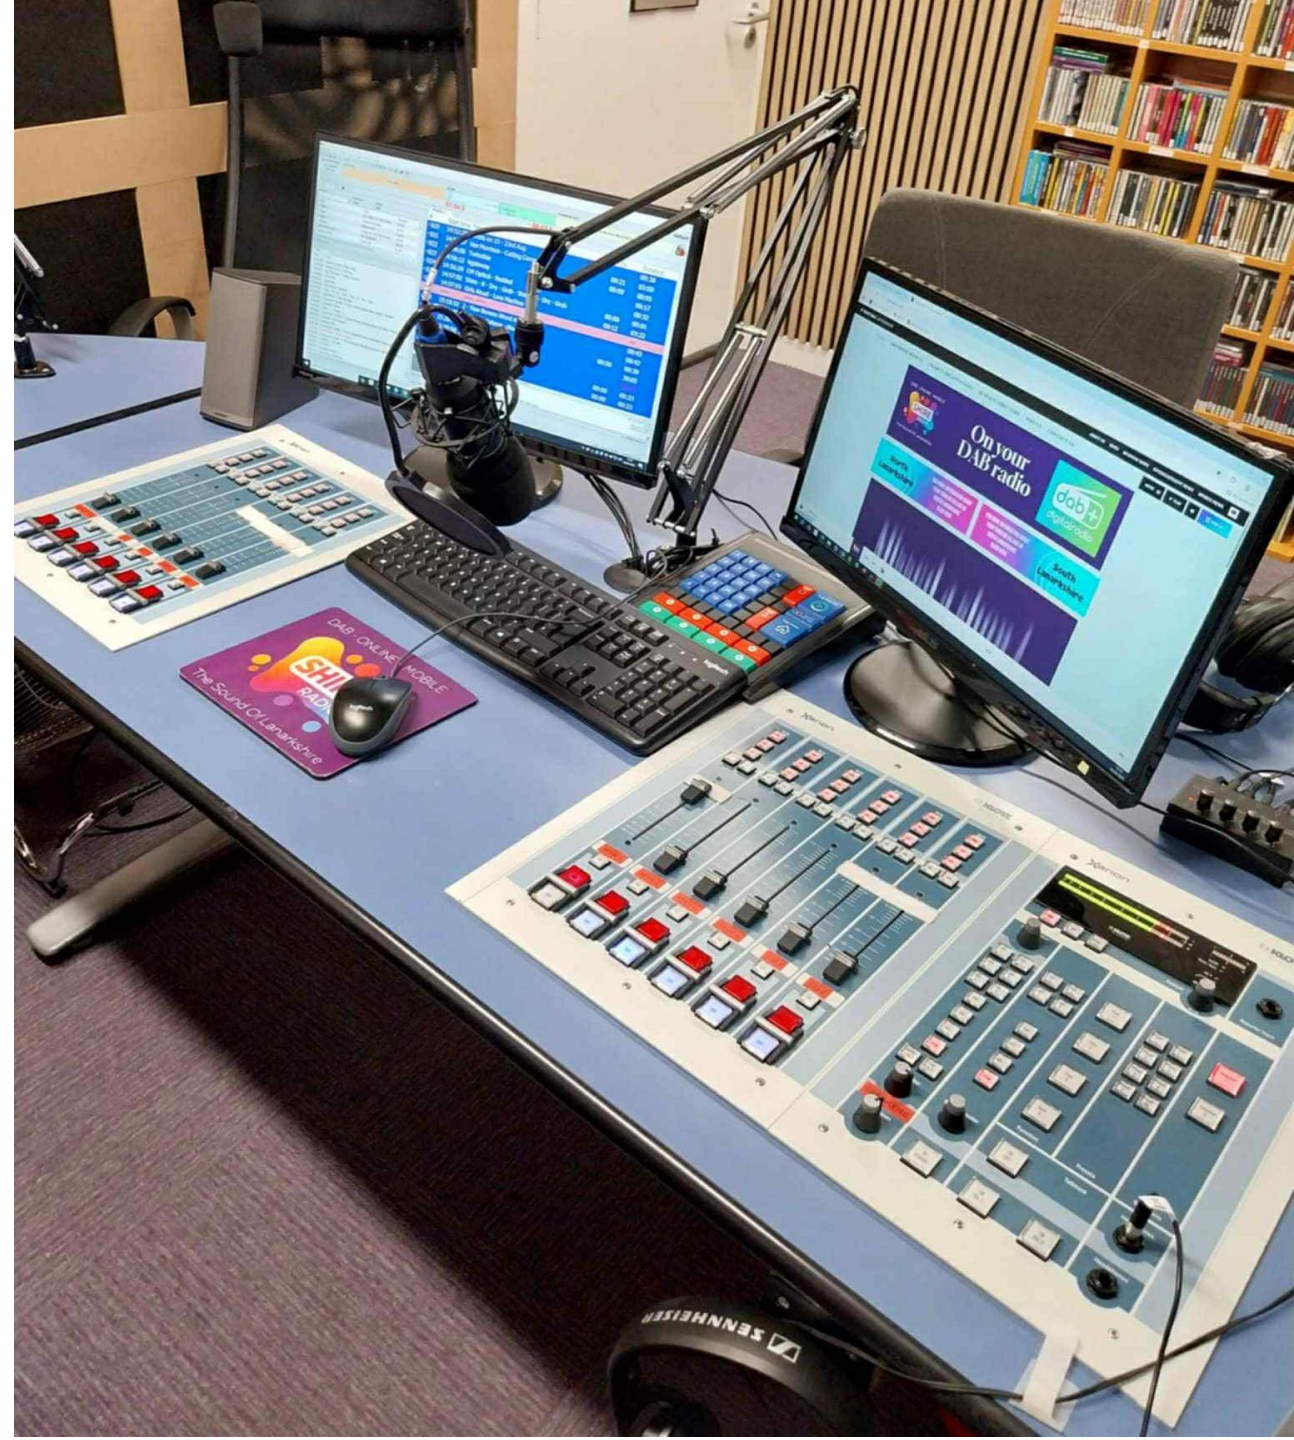

Welcome to

SHIRE RADIO

The Sound Of Lanarkshire

shireradio.co.uk