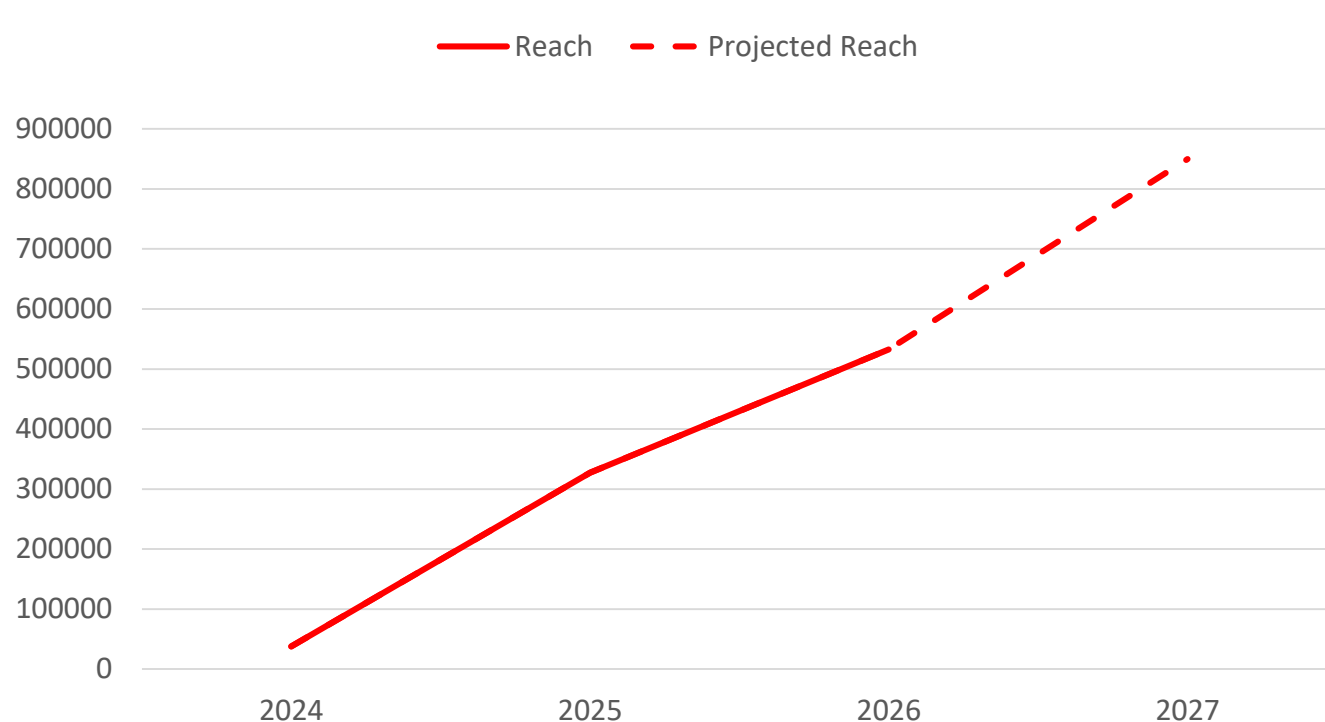

Our Social Media Reach

facebook.com/shireradio

instagram.com/shireradio

x.com/ShireRadio25

tiktok.com/@shire.radio

twitch.tv/shireradio

youtube.com/@shiretvNL

Increase your exposure with Shire Radio:

- Over 14,000% growth in social media listeners since 2024
- Multiple, regular cross-platform, six figure reach – 500,000+ and counting
- Gives your brand 142 x more visibility across Lanarkshire

#PlayShireRadio