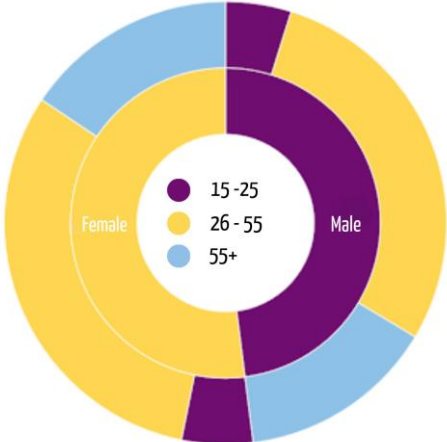

Our Reach

Now on DAB: giving your message a potential audience of over **255,000 listeners.**

Shire Radio is your powerful new platform to engage with a massive, growing audience in their homes, offices, and on the move.