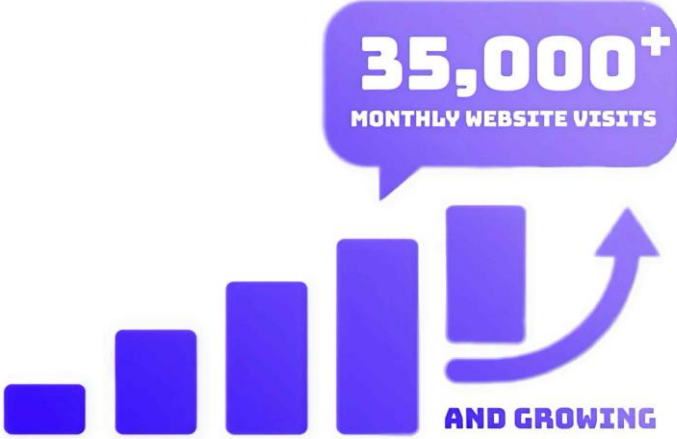

Over 35,000 monthly website visitors and growing